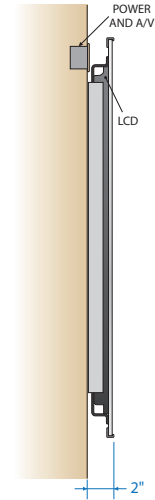

SÉURA®

SPECIFICATIONS

Mirror Size	LCD	Recessed Model	Surface Model	Variable Dimensions (inches)						
				A	B	C	D	E	F	G
33.5" w x 21.5" h	32" LCD	S-R-3422-32.8-PR-NI	S-S-3422-32.8-PR-NI	33.5	21.5	32	27.5	15.5	32.5	20.5
39.5" w x 24.5" h	40" LCD	S-R-4025-40.8-PR-NI	S-S-4025-40.8-PR-NI	39.5	24.5	40	34.75	19.5	38.5	23.5
45" w x 27.5" h	46" LCD	S-R-4528-46.8-PR-NI	S-S-4528-46.8-PR-NI	45	27.5	46	40	22.5	44	26.5
52.5" w x 31.5" h	55" LCD	S-R-5332-55.8-PR-NI	S-S-5332-55.8-PR-NI	52.5	31.5	55	47.5	26.75	51.5	30.5
63" w x 39" h	65" LCD	S-R-6339-65.6-PR-NI	S-S-6339-65.6-PR-NI	63	39	65	56.25	31.5	62	38

SURFACE MOUNT FRONT VIEW

SURFACE MOUNT SIDE VIEW

RECESSED MOUNT FRONT VIEW

RECESSED MOUNT SIDE VIEW

TELEVISION SPECIFICATIONS

LCD	Aspect		Tuner	HDMI	PC Input	Ethernet	USB	Component	Composite	Ex-Link	Digital (Optional)	
	Ratio	Resolution									Audio	Out
32"	16:9	1920 x 1080	ATSC/Clear QAM	4	1	1	3	1	2	✓	1	
40"	16:9	1920 x 1080	ATSC/Clear QAM	4	1	1	3	1	2	✓	1	
46"	16:9	1920 x 1080	ATSC/Clear QAM	4	1	1	3	1	2	✓	1	
55"	16:9	1920 x 1080	ATSC/Clear QAM	4	1	1	3	1	2	✓	1	
65"	16:9	1920 x 1080	ATSC/Clear QAM	4	1	1	2	1	1	✓	1	