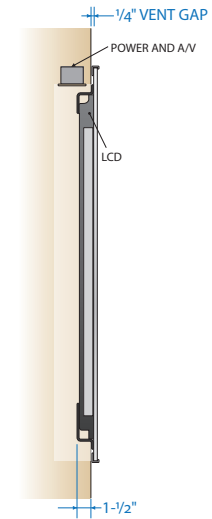

SÉURA®

SPECIFICATIONS

Mirror Size	LCD	Recessed Model	Surface Model	Variable Dimensions (inches)						
				A	B	C	D	E	F	G
33.5" w x 21.5" h	32" LCD	S-R-3422-32.8-PR-NI	S-S-3422-32.8-PR-NI	33.5	21.5	32	27.5	15.5	32.5	20.5
39.5" w x 24.5" h	40" LCD	S-R-4025-40.8-PR-NI	S-S-4025-40.8-PR-NI	39.5	24.5	40	34.75	19.5	38.5	23.5
45" w x 27.5" h	46" LCD	S-R-4528-46.8-PR-NI	S-S-4528-46.8-PR-NI	45	27.5	46	40	22.5	44	26.5
52.5" w x 31.5" h	55" LCD	S-R-5332-55.8-PR-NI	S-S-5332-55.8-PR-NI	52.5	31.5	55	47.5	26.75	51.5	30.5
63" w x 39" h	65" LCD	S-R-6339-65.6-PR-NI	S-S-6339-65.6-PR-NI	63	39	65	56.25	31.5	62	38

SURFACE MOUNT FRONT VIEW

SURFACE MOUNT SIDE VIEW

RECESSED MOUNT FRONT VIEW

RECESSED MOUNT SIDE VIEW

TELEVISION SPECIFICATIONS

LCD	Aspect		Tuner	HDMI	PC Input	Ethernet	USB	Component	Composite	Ex-Link	Digital (Optional)	
	Ratio	Resolution									Audio	Out
32"	16:9	1920 x 1080	ATSC/Clear QAM	4	1	1	3	1	2	✓	1	
40"	16:9	1920 x 1080	ATSC/Clear QAM	4	1	1	3	1	2	✓	1	
46"	16:9	1920 x 1080	ATSC/Clear QAM	4	1	1	3	1	2	✓	1	
55"	16:9	1920 x 1080	ATSC/Clear QAM	4	1	1	3	1	2	✓	1	
65"	16:9	1920 x 1080	ATSC/Clear QAM	4	1	1	2	1	1	✓	1	