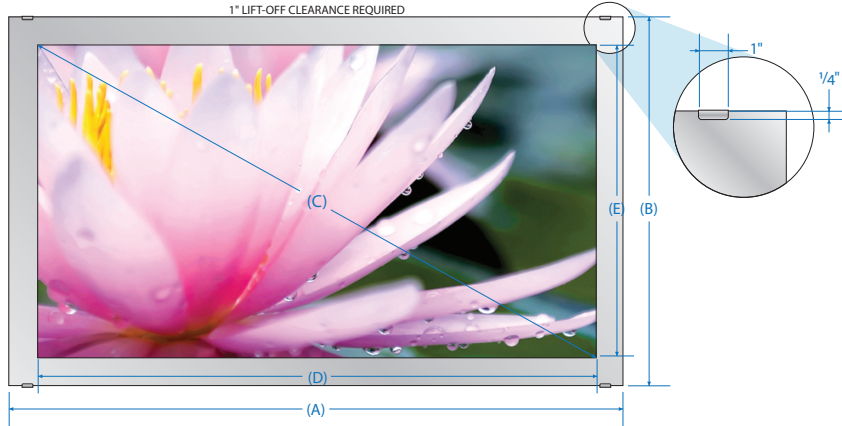

Premier™ Series

Vanishing Television Mirrors

Technology

LED-Backlit LCD Vanishes When Powered Off

Mirror

Soft, Designer Reflection

Ideal Setting

Bedrooms, Great Rooms, Kitchens

SÉURA®

SPECIFICATIONS

Mirror Size	LCD	Recessed Model	Surface Model	Variable Dimensions (inches)						
				A	B	C	D	E	F	G
33.5" w x 21.5" h	32" LCD	S-R-3422-32.8-PR-NI	S-S-3422-32.8-PR-NI	33.5	21.5	32	27.5	15.5	32.5	20.5
39.5" w x 24.5" h	40" LCD	S-R-4025-40.8-PR-NI	S-S-4025-40.8-PR-NI	39.5	24.5	40	34.75	19.5	38.5	23.5
45" w x 27.5" h	46" LCD	S-R-4528-46.8-PR-NI	S-S-4528-46.8-PR-NI	45	27.5	46	40	22.5	44	26.5
52.5" w x 31.5" h	55" LCD	S-R-5332-55.8-PR-NI	S-S-5332-55.8-PR-NI	52.5	31.5	55	47.5	26.75	51.5	30.5
63" w x 39" h	65" LCD	S-R-6339-65.6-PR-NI	S-S-6339-65.6-PR-NI	63	39	65	56.25	31.5	62	38

SURFACE MOUNT FRONT VIEW

SURFACE MOUNT SIDE VIEW

RECESSED MOUNT FRONT VIEW

RECESSED MOUNT SIDE VIEW

TELEVISION SPECIFICATIONS

LCD	Aspect		Tuner	HDMI	PC Input	Ethernet	USB	Component	Composite	Ex-Link	Digital (Optional)	
	Ratio	Resolution									Audio	Out
32"	16:9	1920 x 1080	ATSC/Clear QAM	4	1	1	3	1	2	✓	1	
40"	16:9	1920 x 1080	ATSC/Clear QAM	4	1	1	3	1	2	✓	1	
46"	16:9	1920 x 1080	ATSC/Clear QAM	4	1	1	3	1	2	✓	1	
55"	16:9	1920 x 1080	ATSC/Clear QAM	4	1	1	3	1	2	✓	1	
65"	16:9	1920 x 1080	ATSC/Clear QAM	4	1	1	2	1	1	✓	1	