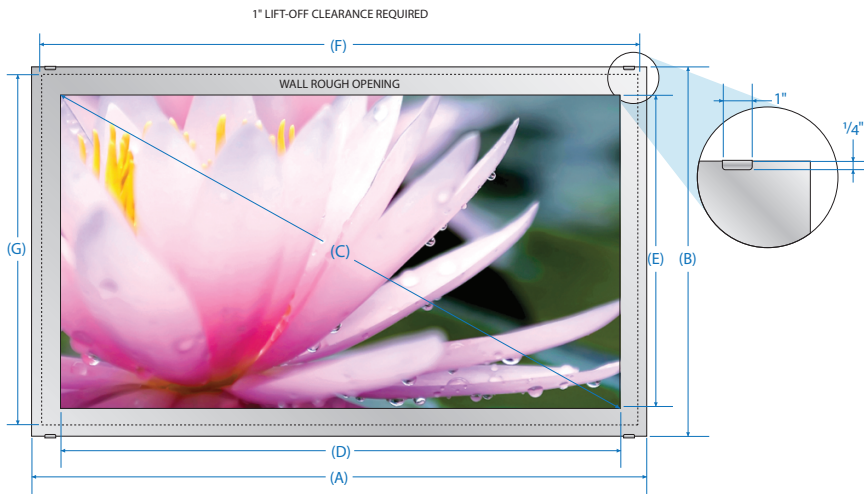

SÉURA®

SPECIFICATIONS

Mirror Size	LCD	Recessed Model	Surface Model	Variable Dimensions (inches)						
				A	B	C	D	E	F	G
33.5" w x 21.5" h	32" LCD	S-R-3422-32.8-PR-NI	S-S-3422-32.8-PR-NI	33.5	21.5	32	27.5	15.5	32.5	20.5
39.5" w x 24.5" h	40" LCD	S-R-4025-40.8-PR-NI	S-S-4025-40.8-PR-NI	39.5	24.5	40	34.75	19.5	38.5	23.5
45" w x 27.5" h	46" LCD	S-R-4528-46.8-PR-NI	S-S-4528-46.8-PR-NI	45	27.5	46	40	22.5	44	26.5
52.5" w x 31.5" h	55" LCD	S-R-5332-55.8-PR-NI	S-S-5332-55.8-PR-NI	52.5	31.5	55	47.5	26.75	51.5	30.5
63" w x 39" h	65" LCD	S-R-6339-65.6-PR-NI	S-S-6339-65.6-PR-NI	63	39	65	56.25	31.5	62	38

SURFACE MOUNT FRONT VIEW

SURFACE MOUNT SIDE VIEW

RECESSED MOUNT FRONT VIEW

RECESSED MOUNT SIDE VIEW

TELEVISION SPECIFICATIONS

LCD	Aspect		Tuner	HDMI	PC Input	Ethernet	USB	Component	Composite	Ex-Link	Digital (Optional)	
	Ratio	Resolution									Audio	Out
32"	16:9	1920 x 1080	ATSC/Clear QAM	4	1	1	3	1	2	✓	1	
40"	16:9	1920 x 1080	ATSC/Clear QAM	4	1	1	3	1	2	✓	1	
46"	16:9	1920 x 1080	ATSC/Clear QAM	4	1	1	3	1	2	✓	1	
55"	16:9	1920 x 1080	ATSC/Clear QAM	4	1	1	3	1	2	✓	1	
65"	16:9	1920 x 1080	ATSC/Clear QAM	4	1	1	2	1	1	✓	1	