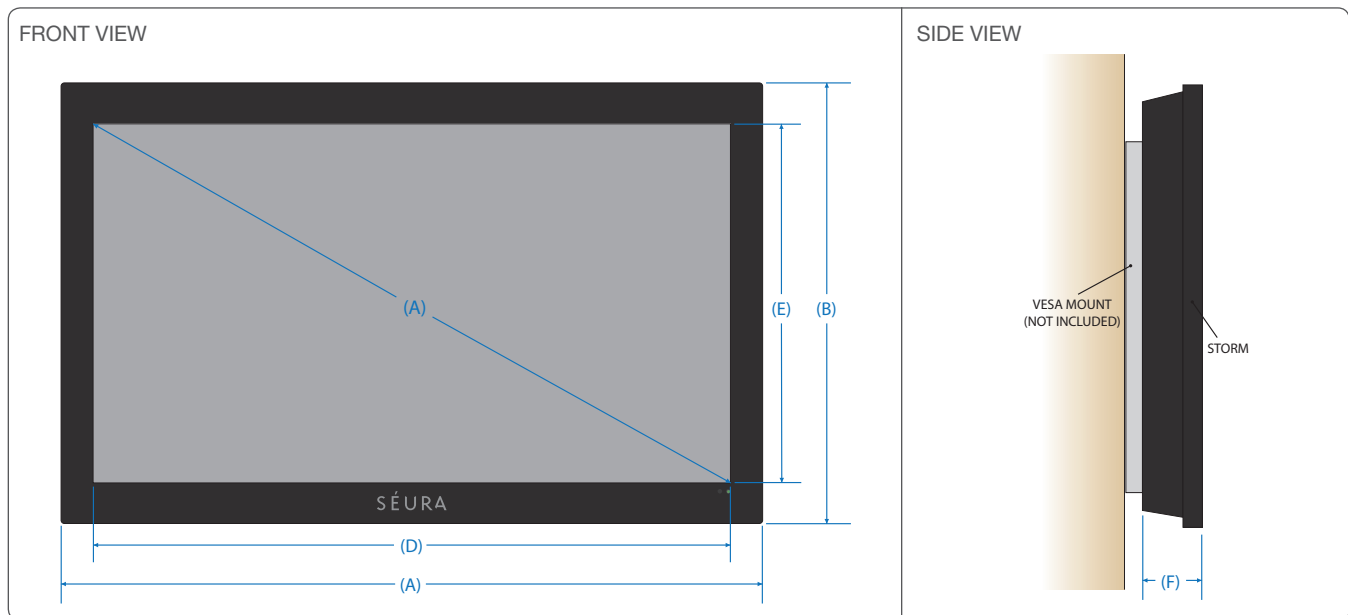

Storm™

Outdoor Waterproof Televisions

Technology
Weatherproof for Outdoor Use

Ideal Setting
Outdoor Kitchens, Patios, Pool Sides

SÉURA®

Outdoor Television Technology

Meet Storm™, the perfect partner for an outdoor lifestyle. Storm is available in 42", 47", and 55" screen sizes. All models boast vivid colors and 1080p high definition for the clearest, most beautiful picture in an outdoor solution. Experience a new way of outdoor living with Séura's Storm™ outdoor television.

DIMENSIONS

TV Size	Model	Variable Dimensions (inches)					
		A	B	C	D	E	F
42"	STRM-42.1-BL	40.3	25.3	42	36.6	20.6	5.8
47"	STRM-47.1-BL	44.7	27.9	47	40.9	23.0	6.2
55"	STRM-55.1-BL	51.5	31.8	55	47.7	26.9	6.2

TELEVISION SPECIFICATIONS

LCD	Aspect Ratio	Resolution	Tuner	HDMI	VGA	RS-232	Audio Out	Speakers	VESA Pattern
42"	16:9	1920 x 1080	ATSC	2	1	✓	1	2 x 10W	300 x 600 mm
47"	16:9	1920 x 1080	ATSC	2	1	✓	1	2 x 10W	300 x 600 mm
55"	16:9	1920 x 1080	ATSC	2	1	✓	1	2 x 10W	400 x 800 mm