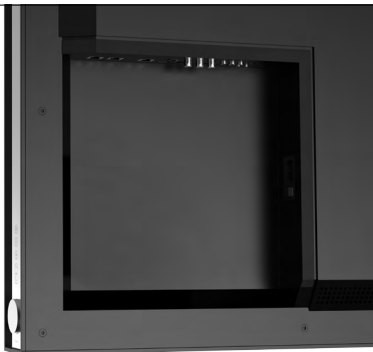

Brightest and most adaptive outdoor display

Best viewing experience with patent-pending Adaptive Picture Technology, 4K UHD and industry-leading brightness up to 1000 nits

Easy integration and installation

Large weatherproof compartment for easy access to connections

HDBaseT™ and industry-first internal IP control

20% lighter with built-in handles for easy lifting

HDBaseT™ is a trademark of the HDBaseT Alliance.