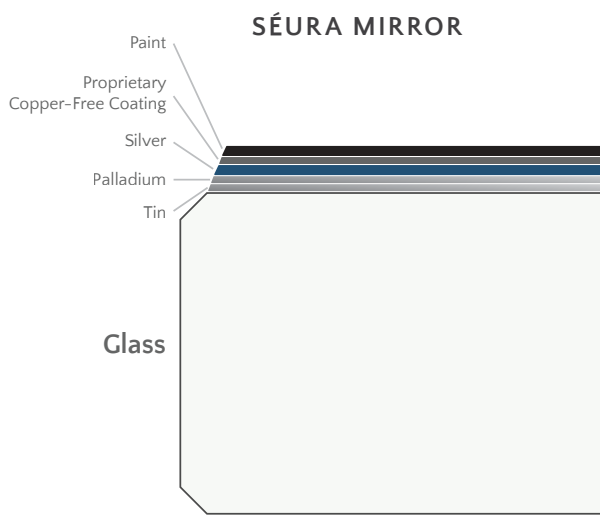

SÉURA LIGHTED MIRRORS

Lifetime Silver Mirrors

Every Séura mirror, including value and Séura Select, utilizes patented copper-free mirror coatings to prevent black edge and de-silvering commonly seen on typical mirrors. Corrosion may occur quickly, often within six months, as a result of moisture, acidic, alkali or ammonia cleaners. Séura mirrors are not susceptible to unsightly black edge or de-silvering.

AFTER 6 MONTHS OF FREQUENT COMMERCIAL CLEANING

Séura Copper Free Mirror

Competitive Mirror Black Edge Corrosion