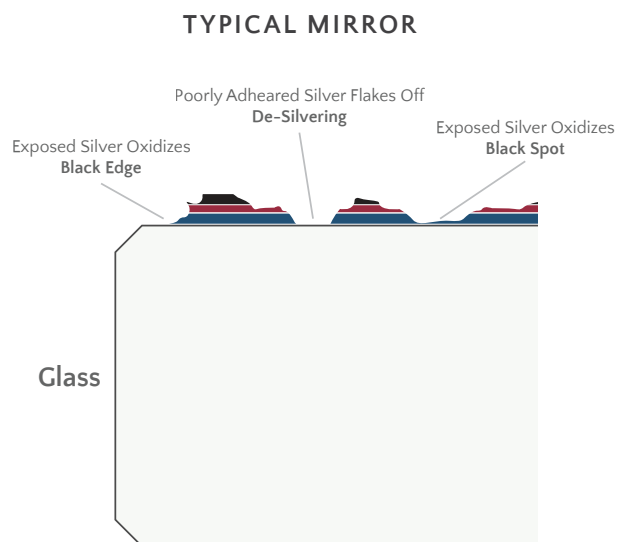

SÉURA LIGHTED MIRRORS

Lifetime Silver Mirrors

Every Séura mirror, including value and Séura Select, utilizes patented copper-free mirror coatings to prevent black edge and de-silvering commonly seen on typical mirrors. Corrosion may occur quickly, often within six months, as a result of moisture, acidic, alkali or ammonia cleaners. Séura mirrors are not susceptible to unsightly black edge or de-silvering.

AFTER 6 MONTHS OF FREQUENT COMMERCIAL CLEANING

Séura Copper Free Mirror

Competitive Mirror Black Edge Corrosion