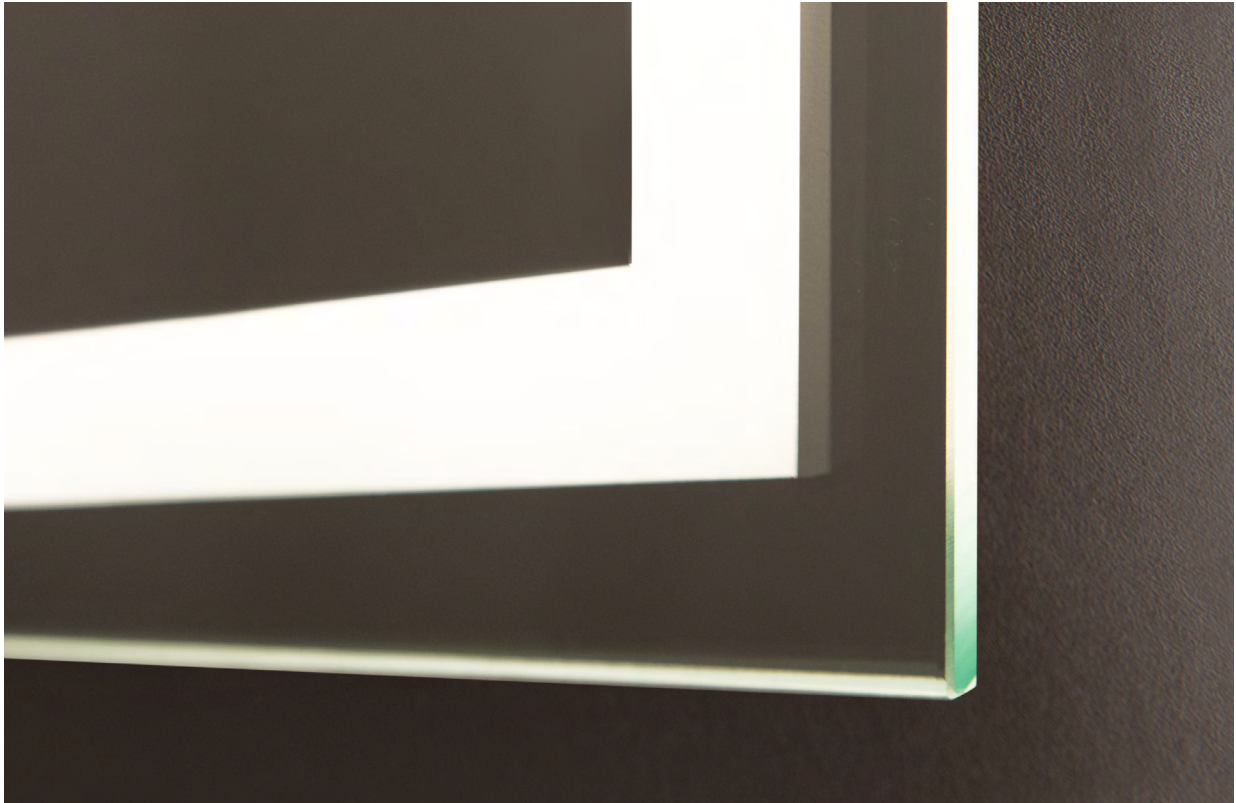

SÉURA LIGHTED MIRRORS

Lifetime Silver Mirrors

Every Séura mirror, including value and Séura Select, utilizes patented copper-free mirror coatings to prevent black edge and de-silvering commonly seen on typical mirrors. Corrosion may occur quickly, often within six months, as a result of moisture, acidic, alkali or ammonia cleaners. Séura mirrors are not susceptible to unsightly black edge or de-silvering.

AFTER 6 MONTHS OF FREQUENT COMMERCIAL CLEANING

Séura Copper Free Mirror

Competitive Mirror Black Edge Corrosion