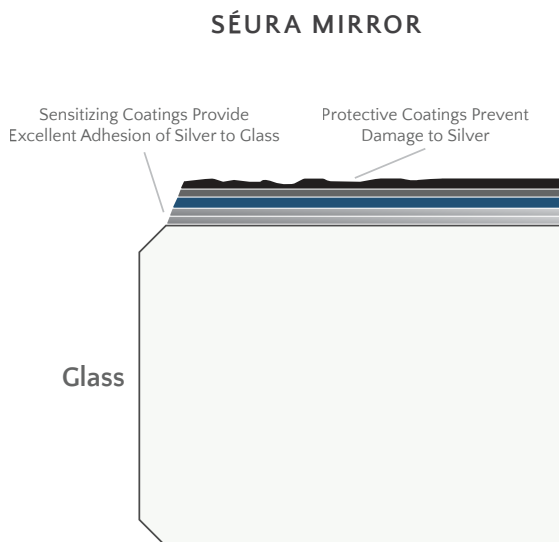

SÉURA LIGHTED MIRRORS

Lifetime Silver Mirrors

Every Séura mirror, including value and Séura Select, utilizes patented copper-free mirror coatings to prevent black edge and de-silvering commonly seen on typical mirrors. Corrosion may occur quickly, often within six months, as a result of moisture, acidic, alkali or ammonia cleaners. Séura mirrors are not susceptible to unsightly black edge or de-silvering.

AFTER 6 MONTHS OF FREQUENT COMMERCIAL CLEANING

Séura Copper Free Mirror

Competitive Mirror Black Edge Corrosion