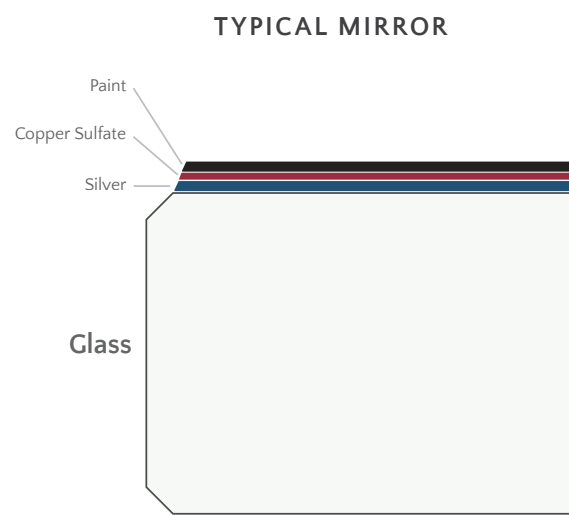

SÉURA LIGHTED MIRRORS

Lifetime Silver Mirrors

Every Séura mirror, including value and Séura Select, utilizes patented copper-free mirror coatings to prevent black edge and de-silvering commonly seen on typical mirrors. Corrosion may occur quickly, often within six months, as a result of moisture, acidic, alkali or ammonia cleaners. Séura mirrors are not susceptible to unsightly black edge or de-silvering.

AFTER 6 MONTHS OF FREQUENT COMMERCIAL CLEANING

Séura Copper Free Mirror

Competitive Mirror Black Edge Corrosion