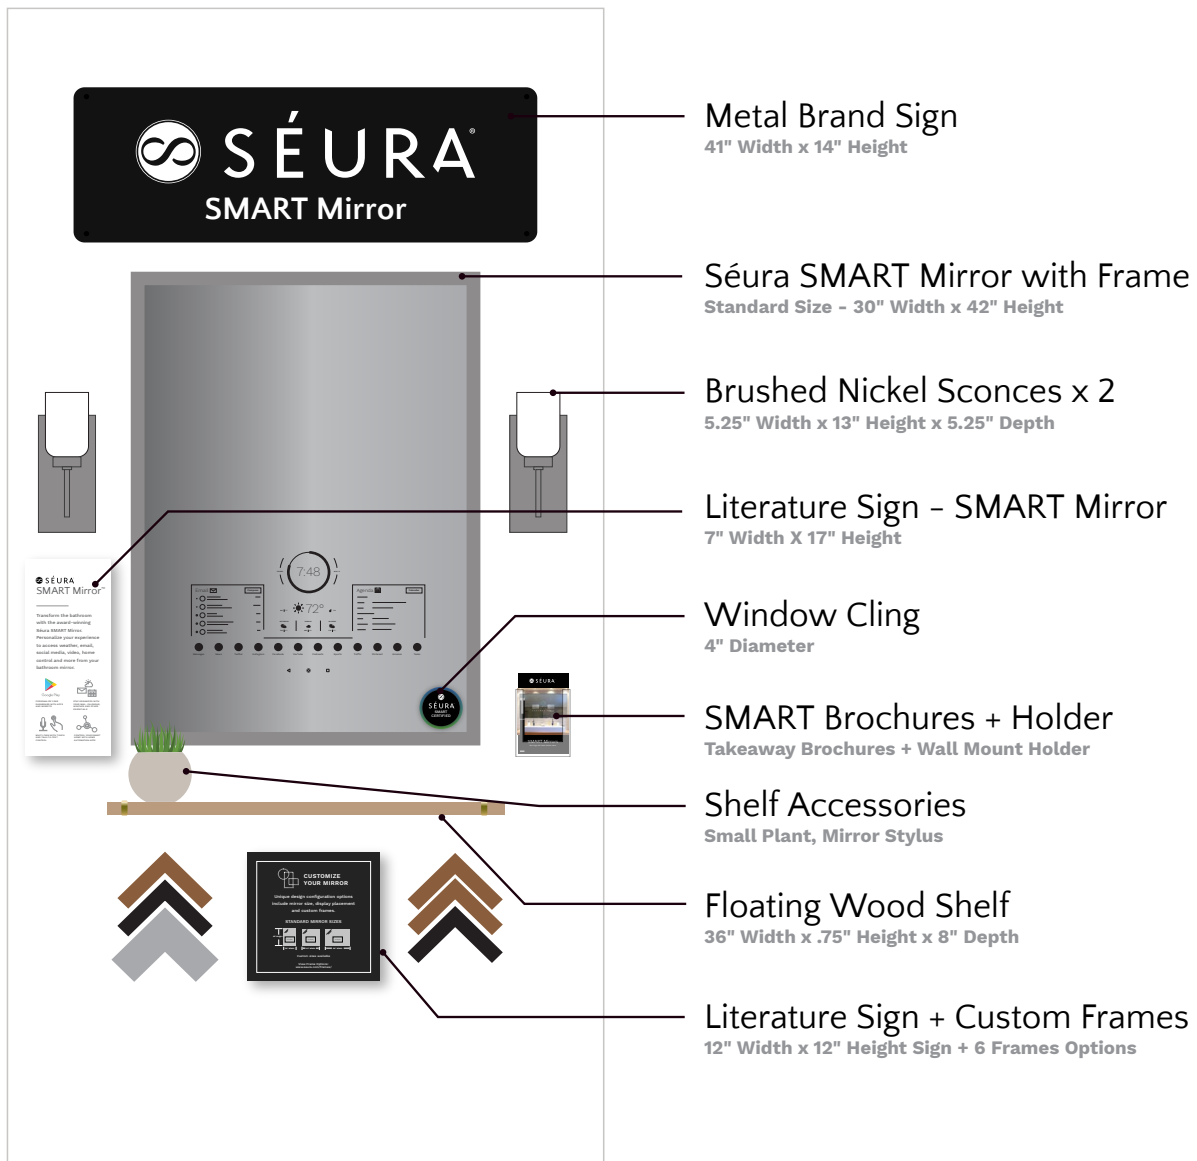

SÉURA SMART MIRROR

Showroom Demo Package

Display the award-winning Séura SMART Mirror on your showroom floor. This SMART Mirror demo kit is designed specifically for showrooms to drive customer engagement, and to demonstrate the mirror's capabilities.

Metal Brand Sign
41" Width x 14" Height

Séura SMART Mirror with Frame
Standard Size - 30" Width x 42" Height

Brushed Nickel Sconces x 2
5.25" Width x 13" Height x 5.25" Depth

Literature Sign - SMART Mirror
7" Width X 17" Height

Window Cling
4" Diameter

SMART Brochures + Holder
Takeaway Brochures + Wall Mount Holder

Shelf Accessories
Small Plant, Mirror Stylus

Floating Wood Shelf
36" Width x .75" Height x 8" Depth

Literature Sign + Custom Frames
12" Width x 12" Height Sign + 6 Frames Options