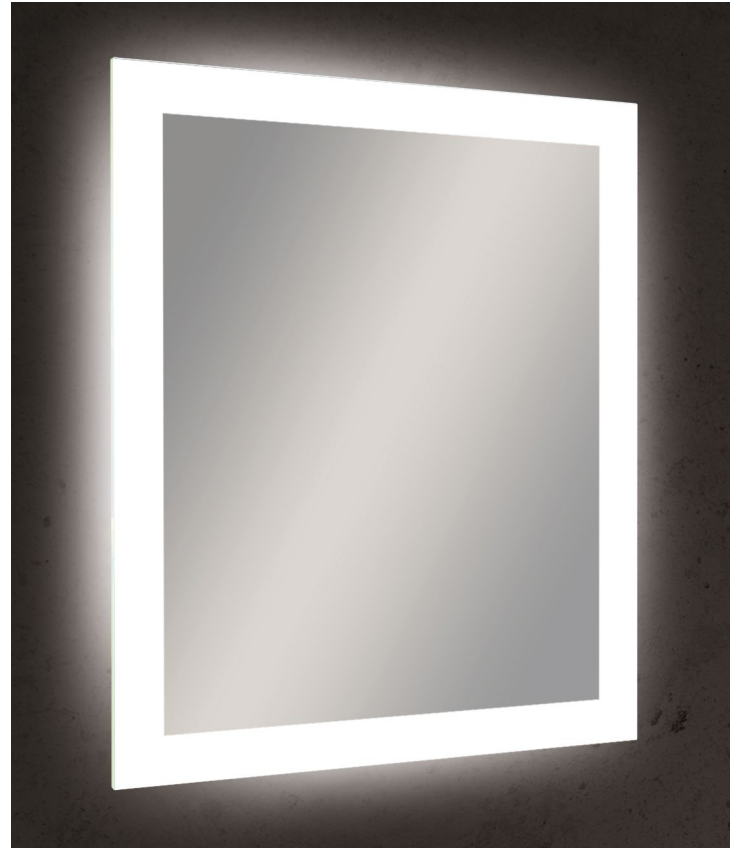

Model Room Products You can Trust

- Made in the U.S.A.
- Woman-owned business

True-To-Life Reflection for Your Guest

- Reflects 100% of red, green, and blue light
- Bright, accurate, crystal-clear mirror reflection

Corrosion Free Mirror for Long-Term Elegance

- Copper-free mirror coating to prevent black-edge corrosion
- UV protective coating

Grime Resistant Etched Light Ports

- Back-only etching never takes on a dingy appearance
- Easy to clean sleek front surface

Superior Housing Construction

- Powder coated steel construction is highly durable
- Reflective gloss white housing allows brightest light output

Sustainable Lighting Contributes to LEED Qualifications

- High efficiency lighting saves energy and reduces electrical costs
- Mercury-free LED lighting reduces environmental impact

Safety Compliant

- UL 1598 certified for damp locations
- Code compliant hard-wiring or optional upgrade to UL plug

Fast Lead Times Mean Products When You Need Them

- Manufactured in Séura's own Wisconsin facility
- Exceptional shipping flexibility and short lead times

Easy Installation Reduces Costs

- Mated 2-part electrical enclosure design
- Open back housing to easily locate electrical connections

Factory Provided Product Limited Warranty

- 3-year Lighted Mirror warranty on mirror, glass, structure, frame, and assembly
- 5-year Lighted Mirror warranty on electrical and LED light strips

SÉURA BRILLIANT™ LEDS

- LEDs are UL listed, CE certified, RoHS certified
- High brightness via tube-free dual-layer LEDs
- Neutral light color temperature 3000K
- Mercury free
- 90+ CRI (Color Rendering Index)
- Smart long-term energy and maintenance savings
- Even light distribution with no size or shape restrictions