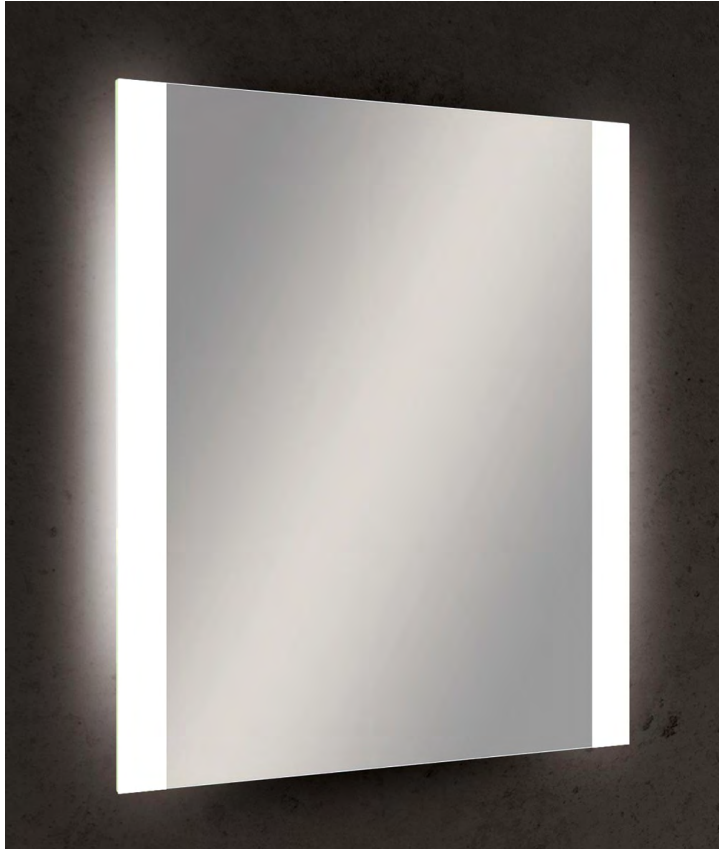

SÉURA SELECT™ LIGHTED MIRROR

Select Veda™ Design

FEATURES & BENEFITS

Products You can Trust

- Made in the U.S.A.
- Avoid the risk of imports

True-To-Life Reflection for Your Guest

- Reflects 100% of red, green, and blue light
- Bright, accurate, crystal-clear mirror reflection

Corrosion Free Mirror for Long-Term Elegance

- Copper-free mirror coating to prevent black-edge corrosion
- UV protective coating

Grime Resistant Etched Light Ports

- Back-only etching never takes on a dingy appearance
- Easy to clean sleek front surface

Superior Housing Construction

- Powder coated aluminum construction is highly durable
- Reflective gloss white housing allows brightest light output

Sustainable Lighting Contributes to LEED Qualifications

- High efficiency lighting saves energy and reduces electrical costs
- Mercury-free LED lighting reduces environmental impact

Safety Compliant

- UL 1598 certified for damp locations
- Code compliant hard-wiring or optional upgrade to UL plug

Easy Installation Reduces Costs

- Mated 2-part electrical enclosure design
- Open back housing to easily locate electrical connections

Factory Provided Product Limited Warranty

- 1-year Lighted Mirror warranty on mirror, glass, structure, frame, and assembly
- 3-year Lighted Mirror warranty on electrical and LED light strips

SÉURA SELECT™ LEDS

- LEDs are UL & cUL Listed, CE certified, RoHS certified
- Neutral light color temperature 3000K
- Mercury free
- 85+ CRI (Color Rendering Index)
- Smart long-term energy and maintenance savings

STANDARD MIRROR SIZES

24" w x 24" h	32" w x 24" h	42" w x 24" h
24" w x 28" h	32" w x 36" h	42" w x 36" h
24" w x 32" h		
24" w x 36" h	36" w x 24" h	48" w x 24" h
24" w x 42" h	36" w x 28" h	48" w x 36" h
24" w x 48" h	36" w x 32" h	
	36" w x 42" h	
28" w x 24" h	36" w x 48" h	
28" w x 36" h		

DIMENSIONS

- Glass thickness: 1/4"
- Standard overall depth: 2"