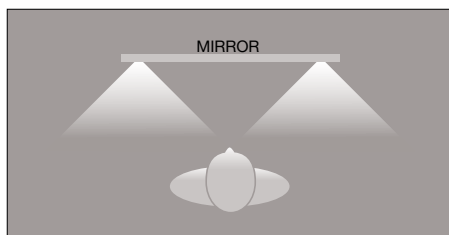

LIGHTING TYPE

Task Lighting
Ideal for Grooming

STANDARD MIRROR SIZES

24" w x 36" h   33" w x 36" h   45" w x 36" h

Mirror sizes may be customized up to 125" x 72"

For larger sizes, contact Séura for availability

OPTIONAL ADD-ONS

- Non-dimmable LED Night Light
- Tamper-free Security Hardware
- Safety Mirror Backing
- Fingerprint Protection (included)
- Mirror Defogger
- Vanishing LED Digital Clock
- Dimmable Lighting
- Custom Frame
- Cord connected UL Plug

STANDARD TELEVISIONS

10 inch TV, resolution: 1024 x 600
19 inch TV, resolution: 1440 x 900
27 inch TV, resolution: 1920 x 1080

EXPERIENCE SÉURA

Every day, more hotel properties are turning to Séura for their Lighted Mirror, TV Mirror, Indoor Waterproof TV, and Outdoor TV needs. But rather than boast that we're the best of our industry, we ensure that you're viewed as the best of yours.