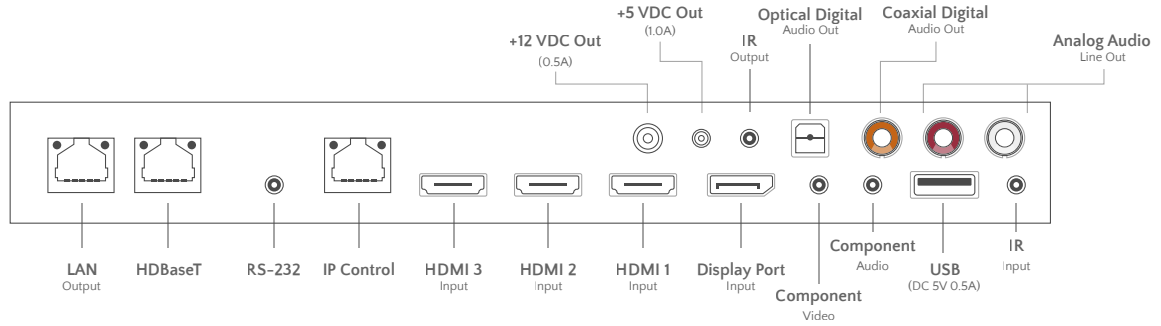

CONNECTIONS

	49 INCH 4K UHD Model: STM3-49-S	55 INCH 4K UHD Model: STM3-55-S	65 INCH 4K UHD Model: STM3-65-S	86 INCH 4K UHD Model: STM3-86-S	
GENERAL	OPERATING TEMPERATURE RANGE				-24°F to 122°F*
	OPERATING HUMIDITY RANGE				20–85% RH, non-condensing
	WATERPROOF RATING				IP54 Minimum Rating†
	ISOTROPIC PREVENTION				High TNi panels helps to prevent screen blackout
VIDEO	DISPLAY RESOLUTION				3840 x 2160
	DISPLAY BRIGHTNESS	700 cd/m2	700 cd/m2	700 cd/m2	700 cd/m2
	ASPECT RATIO	16:9	16:9	16:9	16:9
	CONTRAST RATIO	Typical 1100:1	Typical 1100:1	Typical 1000:1	Typical 1200:1
	TUNER	N/A	N/A	N/A	N/A
	RESPONSE TIME	8 ms	8 ms	8 ms	8 ms
	VIEWING ANGLE	178° Horizontal/Vertical	178° Horizontal/Vertical	178° Horizontal/Vertical	178° Horizontal/Vertical
	POWER CONSUMPTION	3.5W Standby, 97W Max	3.5W Standby, 103W Max	3.5W Standby, 110W Max	3.5W Standby, 320W Max
	DC OUTPUT	Max 31.5W (12V 2A, 5V 3.5A)	Max 31.5W (12V 2A, 5V 3.5A)	Max 31.5W (12V 2A, 5V 3.5A)	Max 31.5W (12V 2A, 5V 3.5A)
	INTEGRATION	HDMI			
HDBASET				1 Port with LAN Out	
COMPONENT YPBPR				1	
DISPLAY PORT				1	
IP CONTROL				1 (IP Control)	
RS-232C				1	
IR INPUT				1	
IR OUTPUT				1	
SERVICE PORT				1 (USB Type)	
DC OUT				12V-Max 2A, 5V-Max 3.5A, AC Out: AC110V Outlet	
AUDIO	AUDIO: COMPONENT AUDIO INPUT				1
	AUDIO: ANALOG LINE OUT				1
	AUDIO: OPTICAL DIGITAL OUT				1
	AUDIO: COAXIAL DIGITAL OUT				1
	INTERNAL SPEAKERS				N/A
INSTALLATION	PRODUCT DIMENSIONS	44.6" w x 26.1" h	50.0" w x 29.1" h	58.6" w x 34.0" h	76.9" w x 44.2" h x 2.7" d
	PRODUCT DEPTH	2.7"	2.7"	2.7"	2.7"
	PRODUCT WEIGHT	54.2 lbs.	63.1 lbs.	88.3 lbs.	146.5 lbs.
	COMPARTMENT DIMENSIONS	11" w x 8" h x 1.5" d	11" w x 8" h x 1.5" d	11" w x 8" h x 1.5" d	11" w x 8" h x 1.5" d
	VESA PATTERN	400 x 400mm			600 x 400mm
OTHER	CERTIFICATIONS AND COMPLIANCE				FCC, MET
	WARRANTY				Séura's labor for two (2) years; structure, frame, and assembly for two (2) years; TV including remote and power supply for two (2) years.
	REMOTE				Séura Water Resistant IR Remote Control