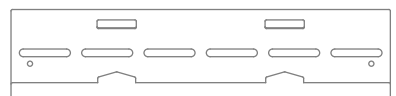

SÉURA OUTDOOR ACCESSORIES

Slim Wall Mount

Séura's Slim Wall Mount is the thinnest and sleekest outdoor mount available. This resilient, weatherproof fixed wall mount pairs perfectly with the next generation of Séura Storm Outdoor Displays.

This ultra-thin mount allows the reflective infinity edges of the display to reflect the adjacent wall surfaces, emphasizing the vanishing illusion of the Séura Storm Displays.

TV BRACKETS

WALL BRACKETS

SLIM MOUNT
Model: SW-1

SLIM MOUNT
Model: SWL-1

DISPLAY COMPATIBILITY	49", 55", 65" Séura Outdoor Displays	86" Séura Outdoor Displays
BRACKET DIMENSIONS	17.5" w x 4.19" h x 0.625" d	26" w x 4.19" h x 0.625" d
FINISH COLOR	Black	
MATERIAL	Powder Coated Stainless Steel	
DURABILITY	Weather Resistant, Corrosion Resistant Mount	
VESA COMPATIBILITY	400 X 200, 400 X 600, 600 X 400	
MAXIMUM DISPLAY AND SOUNDBAR WEIGHT	150 lbs	250 lbs
INSTALLATION	Solid / Drywall / Stud Surface	