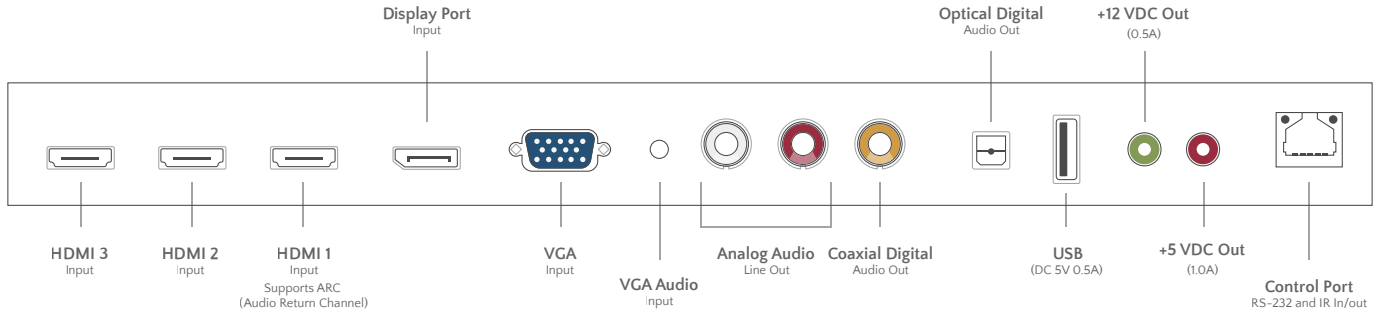

65 AND 84 INCH CONNECTIONS

42 INCH TV
Model: 42-S, Version: 3

55 INCH TV
Model: 55-S, Version: 3

65 INCH TV
Model: 65-S, Version: 4

84 INCH TV
Model: 84-S, Version: 4

	42 INCH TV Model: 42-S, Version: 3	55 INCH TV Model: 55-S, Version: 3	65 INCH TV Model: 65-S, Version: 4	84 INCH TV Model: 84-S, Version: 4	
GENERAL	PROTECTIVE GLASS Anti-reflective and anti-glare safety glass				
	OPERATING TEMPERATURE RANGE -24°F to 122°F*				
	OPERATING HUMIDITY RANGE 20–80% RH, non-condensing				
	WATERPROOF RATING IP Rated†				
	ISOTROPIC PREVENTION High TNi panels prevent screen blackout				
	UV PROTECTION Anti-reflective and anti-glare safety glass reflects UV rays				
VIDEO	VIEWABLE SCREEN SIZE	36.6" w x 20.6" h	47.6" w x 26.8" h	55.5" w x 31.5" h	73.25" w x 41.2" h
	DISPLAY RESOLUTION	1920 x 1080	1920 x 1080	3840 x 2160	3840 x 2160
	DISPLAY BRIGHTNESS	700 cd/m2	700 cd/m2	450 cd/m2	450 cd/m2
	ASPECT RATIO	16:9	16:9	16:9	16:9
	CONTRAST RATIO	Typical 4000:1	Typical 4000:1	Typical 5000:1	Typical 5000:1
	TUNER	ATSC	ATSC	N/A	N/A
	RESPONSE TIME	8 ms	8 ms	8 ms	12 ms
	VIEWING ANGLE	178° Horizontal/Vertical	178° Horizontal/Vertical	178° Horizontal/Vertical	178° Horizontal/Vertical
	POWER CONSUMPTION	0.4W Standby, 99.6W Max	0.4W Standby, 133W Max	0.4 W Standby, 183W Max	0.4 W Standby, 465 W Max
INTEGRATION	HDMI	3	3	3	3
	COMPONENT YPBPR	1	1	0	0
	COMPOSITE (AV)	2	2	0	0
	VGA	1	1	1	1
	COAX	1	1	0	0
	DISPLAY PORT	0	0	1	1
	USB	1	1	1	1
	IR IN/OUT RS-232	RJ-45	RJ-45	RJ-45	RJ-45
	+12 VDC OUT	1	1	1	1
	+5 VDC OUT	1	1	1	1
AUDIO	AUDIO: VGA/PC INPUT	1	1	1	1
	AUDIO: ANALOG AUDIO LINE OUT	2	2	1	1
	AUDIO: OPTICAL DIGITAL OUT	1	1	1	1
	AUDIO: COAXIAL DIGITAL OUT	1	1	1	1
	INTERNAL SPEAKERS	2 x 10W	2 x 10W	2 x 10W	2 x 10W
INSTALLATION	PRODUCT DIMENSIONS	39.7" w x 23.7" h x 2.7" d	50.8" w x 30.0" h x 2.7" d	59.3" w x 34.8" h x 2.7" d	77.5" w x 45.7" h x 2.7" d (3.5" d with handles)
	PRODUCT WEIGHT	54 lbs.	89 lbs.	114 lbs.	200 lbs.
	VESA PATTERN	400mm x 400mm	400mm x 400mm	400mm x 400mm	600mm x 400mm
	CERTIFICATIONS AND COMPLIANCE	FCC, MET	FCC, MET	FCC, MET	FCC, MET
OTHER	WARRANTY	Séura's labor for three (3) years; glass, structure, frame, and assembly for three (3) years; TV including remote and power supply for two (2) years.			
	REMOTE	Séura IR Remote Control			

* Installation in sunlight reduces the maximum permitted air temperature.

† IP Rating is an international standard that specifies the degree of protection against dust and water ingress. Séura Outdoor TVs are IP rated and designed to protect against rain, snow, ice, dust, and other outdoor elements.