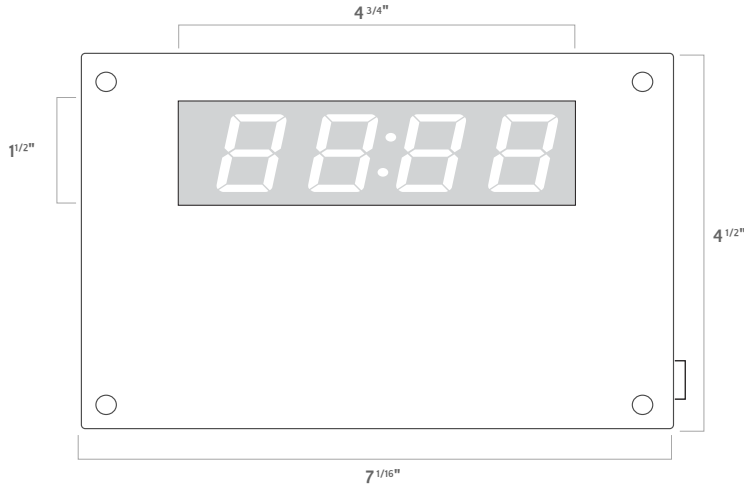

Sleek 7-segment LED display with 12- or 24-hour time modes

CUSTOM LOCATION

Choose the clock location within the mirror

PROGRAMMING

Simple and improved programming via Séura's remote avoids clock malfunctions and the need for re-powering during programming set-up.

FRONT VIEW - TOP POSITION*

SIDE VIEW

FRONT VIEW - BOTTOM POSITION*

SIDE VIEW

IN-MIRROR CLOCK

Model: CL, Version: 2

LED COLOR	White
TECHNOLOGY	7-segment LED display
TIME MODES	12- or 24-hour
PROGRAMMING	Séura Remote
OUTAGE PROTECTION	Internal battery backup
AUTO ILLUMINATE	When user enters room
AUTO VANISHING	After 1 minute of no motion detection
INSTALLATION	The clock is fully integrated into the TV Mirror. The clock unit requires it's own power source and includes a power cord and adapter. After installation, the clock may be programmed using the Séura remote control.
*NOTES	Reversible clock mounting systems allows more flexibility for choosing clock location within the mirror. Contact Séura for position guidelines.