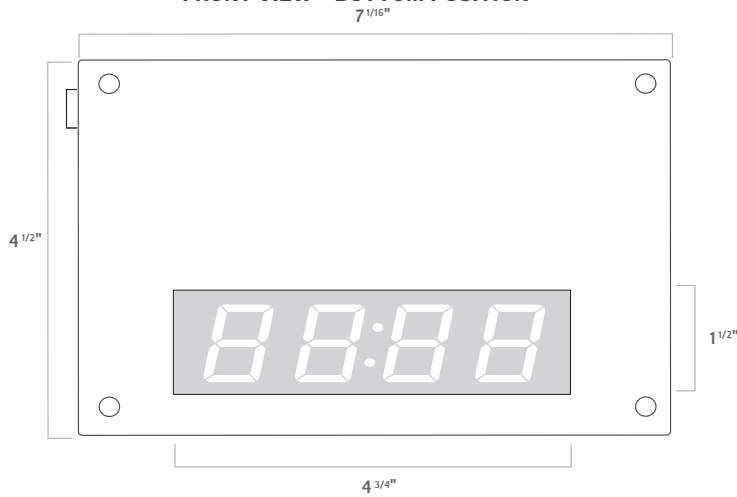

Sleek 7-segment LED display with 12- or 24-hour time modes

CUSTOM LOCATION

Choose the clock location within the mirror

PROGRAMMING

Simple and improved programming via Séura's remote avoids clock malfunctions and the need for re-powering during programming set-up.

FRONT VIEW - TOP POSITION*

SIDE VIEW

FRONT VIEW - BOTTOM POSITION*

SIDE VIEW

IN-MIRROR CLOCK

Model: CL, Version: 2

LED COLOR	White
TECHNOLOGY	7-segment LED display
TIME MODES	12- or 24-hour
PROGRAMMING	Séura Remote
OUTAGE PROTECTION	Internal battery backup
AUTO ILLUMINATE	When user enters room
AUTO VANISHING	After 1 minute of no motion detection
INSTALLATION	The clock is fully integrated into the TV Mirror. The clock unit requires it's own power source and includes a power cord and adapter. After installation, the clock may be programmed using the Séura remote control.
*NOTES	Reversible clock mounting systems allows more flexibility for choosing clock location within the mirror. Contact Séura for position guidelines.