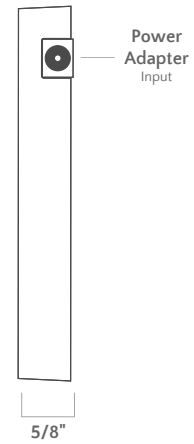

FRONT VIEW - TOP POSITION*

SIDE VIEW

FRONT VIEW - BOTTOM POSITION*

SIDE VIEW

IN-MIRROR CLOCK

Model: CL, Version: 2

LED COLOR	White
TECHNOLOGY	7-segment LED display
TIME MODES	12- or 24-hour
PROGRAMMING	Séura Remote
OUTAGE PROTECTION	Internal battery backup
AUTO ILLUMINATE	When user enters room
AUTO VANISHING	After 1 minute of no motion detection
INSTALLATION	The clock is fully integrated into the TV Mirror. The clock unit requires it's own power source and includes a power cord and adapter. After installation, the clock may be programmed using the Séura remote control.
*NOTES	Reversible clock mounting systems allows more flexibility for choosing clock location within the mirror. Contact Séura for position guidelines.