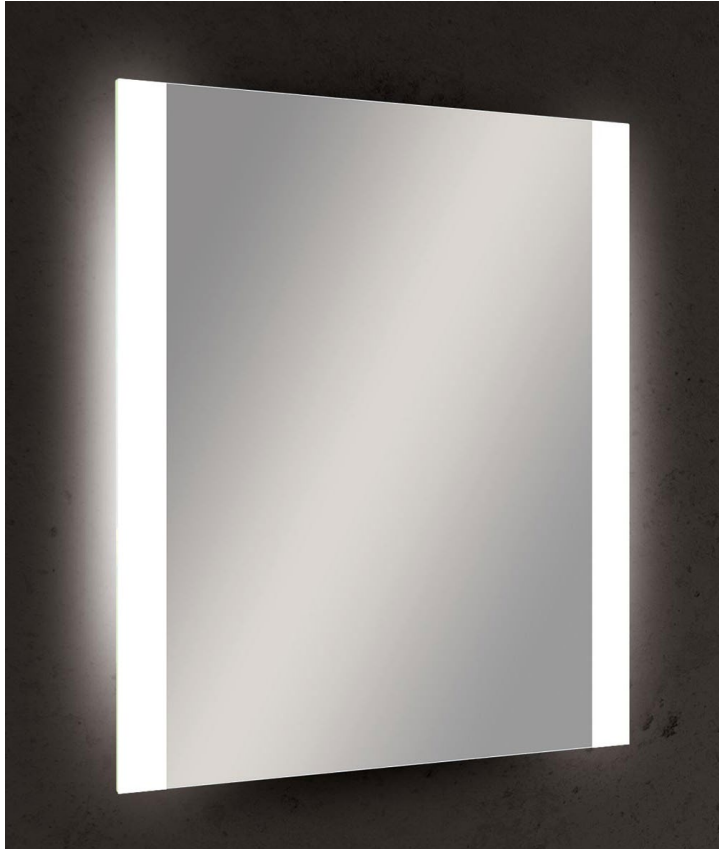

SÉURA SELECT™ LIGHTED MIRROR

Select Veda™ Design

FEATURES & BENEFITS

Products You can Trust

- Made in the U.S.A.
- Avoid the risk of imports

True-To-Life Reflection for Your Guest

- Reflects 100% of red, green, and blue light
- Bright, accurate, crystal-clear mirror reflection

Corrosion Free Mirror for Long-Term Elegance

- Copper-free mirror coating to prevent black-edge corrosion
- UV protective coating

Grime Resistant Etched Light Ports

- Back-only etching never takes on a dingy appearance
- Easy to clean sleek front surface

Superior Housing Construction

- Powder coated steel construction is highly durable
- Reflective gloss white housing allows brightest light output

Sustainable Lighting Contributes to LEED Qualifications

- High efficiency lighting saves energy and reduces electrical costs
- Mercury-free LED lighting reduces environmental impact

DIMENSIONS

- Glass thickness: 1/4"
- Standard overall depth: 2"

LIGHTING TYPE

Ambient Lighting
Ideal as Complementary Lighting

OPTIONAL ADD-ONS

- Dimmable Lighting
- Mirror Defogger
- Light Diffuser
- Fingerprint Protection
- Tamper-free Security Hardware
- Safety Mirror Backing
- Professional Frame (17 Options)
- Cord connected UL Plug