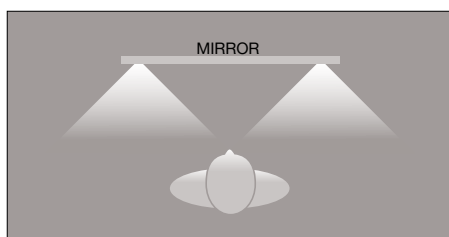

LIGHTING TYPE

Task Lighting
Ideal for Grooming

OPTIONAL ADD-ONS

- Non-dimmable LED Night Light
- Tamper-free Security Hardware
- Safety Mirror Backing
- Fingerprint Protection (included)
- Mirror Defogger
- Vanishing LED Digital Clock
- Dimmable Lighting
- Custom Frame
- Cord connected UL Plug

EXPERIENCE SÉURA

Every day, more hotel properties are turning to Séura for their Lighted Mirror, TV Mirror, Indoor Waterproof TV, and Outdoor TV needs. But rather than boast that we're the best of our industry, we ensure that you're viewed as the best of yours.