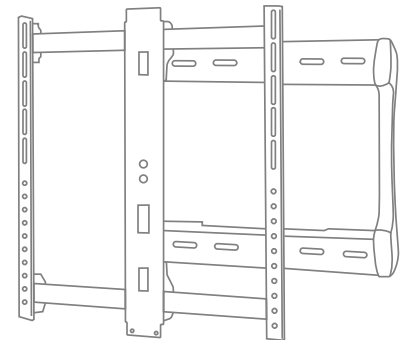

# Full-Motion Articulating Wall Mount

This robust full-motion mount is built to withstand even the most extreme outdoor conditions. Fully articulating, this mount easily allows the TV to extend, tilt, or swivel for the perfect view. Completely weatherproof, this heavy-duty coated metal mount includes stainless steel hardware.

**FULL-MOTION ARTICULATING WALL MOUNT**

Model: AFMW-1

DISPLAY COMPATIBILITY	All Current Séura Outdoor Displays Except STRM-84-S
BRACKET DIMENSIONS	33.25" w x 23.00" h x 3.40-20.50" d
TILT	5.00° / - 15.00°
SWIVEL	30:00° / - 30.00°
FINISH COLOR	Black
DURABILITY	Weather Resistant, Corrosion Resistant Mount
MAXIMUM TV WEIGHT	175 lbs
INSTALLATION	Solid / Drywall / Stud Surface