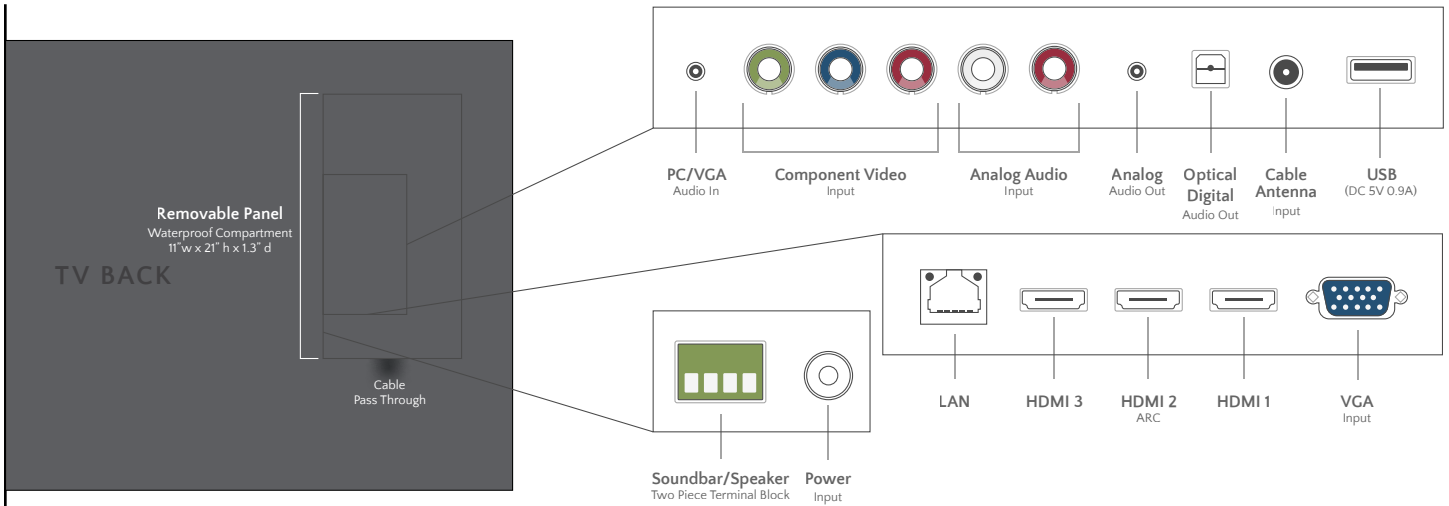

## CONNECTIONS

**55 INCH 4K UHD**  
Model: SHD1-55

**65 INCH 4K UHD**  
Model: SHD1-65

**75 INCH 4K UHD**  
Model: SHD1-75

	55 INCH 4K UHD Model: SHD1-55	65 INCH 4K UHD Model: SHD1-65	75 INCH 4K UHD Model: SHD1-75	
<b>GENERAL</b>	OPERATING TEMPERATURE RANGE	32°F to 104°F*		
	OPERATING HUMIDITY RANGE	20–80% RH, non-condensing		
	WATERPROOF RATING	IP54 Rating†		
	ISOTROPIC BLACKOUT PREVENTION	Yes		
<b>VIDEO</b>	DISPLAY RESOLUTION	3840 x 2160		
	DISPLAY BRIGHTNESS	450 cd/m2		
	ASPECT RATIO	16:9		
	CONTRAST RATIO	Typical 4000:1		
	LOCAL DIMMING	Yes		
	TUNER	Yes		
	HDMI	3		
	COMPONENT YPbPr	1		
	HDR COMPATIBLE	HDR10		
	RESPONSE TIME	8 ms	8 ms	8 ms
VIEWING ANGLE	178° Horizontal/Vertical	178° Horizontal/Vertical	178° Horizontal/Vertical	
POWER CONSUMPTION, DISPLAY	125W	205W	266W	
POWER CONSUMPTION, AC OUTLET	Max 200W			
<b>INTEGRATION</b>	LAN	1 (IP Control)		
	RS-232C	1		
	IR INPUT	1		
	IR OUTPUT	1		
	SERVICE PORT	1 (USB Type)		
<b>AUDIO</b>	INCLUDED SPEAKERS	50w 2-Channel Soundbar		
	AUDIO: COMPONENT AUDIO INPUT	1		
	AUDIO: ANALOG LINE OUT	1		
	AUDIO: OPTICAL DIGITAL OUT	1		
	AUDIO: COAXIAL DIGITAL OUT	1		
	AUDIO: SPEAKER LEVEL OUT	1		
<b>INSTALLATION</b>	PRODUCT DIMENSIONS	48.9" w x 28.4" h	57.75" w x 33.5" h	Coming Soon
	PRODUCT DEPTH	3.4"	3.4"	Coming Soon
	PRODUCT WEIGHT	45 lbs.	50-70 lbs.	Coming Soon
	COMPARTMENT DIMENSIONS	11" w x 21" h x 1.3" d	11" w x 21" h x 1.3" d	11" w x 21" h x 1.3" d
	VESA PATTERN	400 x 400mm		
<b>OTHER</b>	CERTIFICATIONS AND COMPLIANCE	FCC		
	WARRANTY	Séura warrants Outdoor Displays with respect to Séura's labor, structure, assembly, display including remote, and power supply for two (2) years.		
	REMOTE	Séura Water Resistant IR Remote Control		