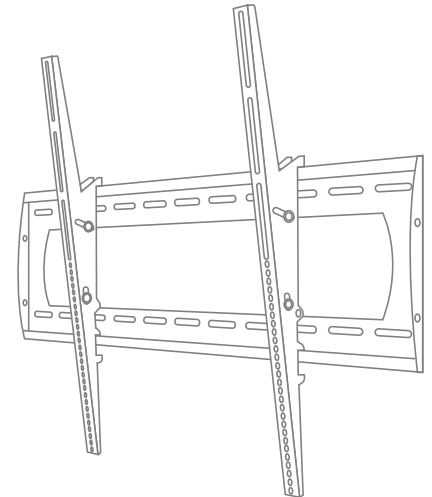

SÉURA OUTDOOR ACCESSORIES

Tilting Wall Mount

This low-profile mount offers a fingertip tilt that is simple to adjust for the perfect viewing angle. The wide wall plate makes cable management easy. Completely weatherproof, this heavy-duty coated metal mount includes stainless steel hardware.

TILTING WALL MOUNT
Model: TW-2

TILTING WALL MOUNT
Model: TW-84

DISPLAY COMPATIBILITY	49" - 55" Séura Outdoor Displays	65" - 86" Séura Outdoor Displays
BRACKET DIMENSIONS	33.8" w x 8.0" h	45.21" w x 28.35" h x 1.97" d
TILT	+0.00° / - 10.00°	0.00° / 8.00°
FINISH COLOR	Black	
DURABILITY	Weather Resistant, Corrosion Resistant Mount	
MAXIMUM TV WEIGHT	150 lbs	250 lbs
INSTALLATION	Solid / Drywall / Stud Surface	