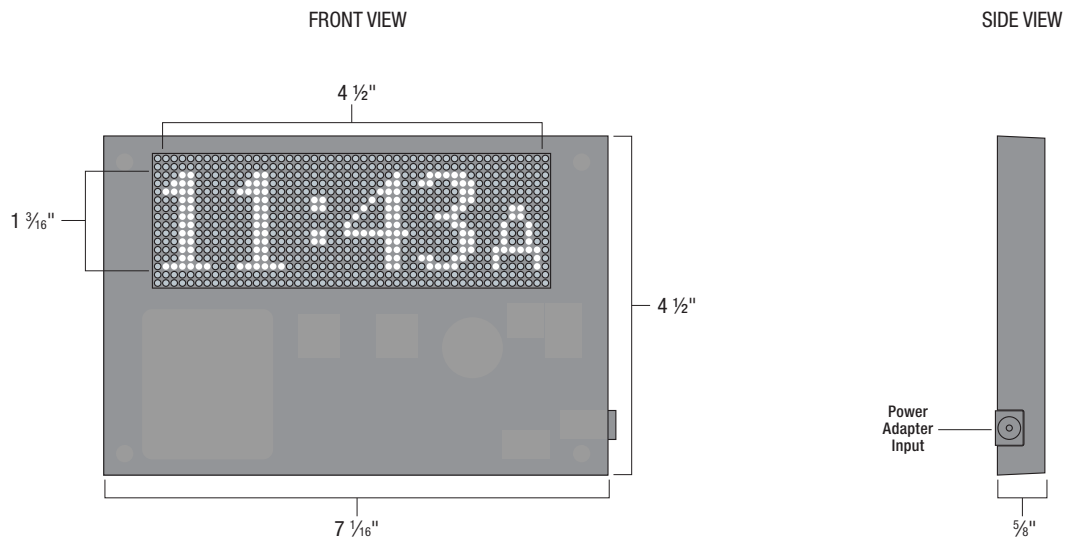

PRODUCT SPECIFICATIONS

Clock

Vanishing Digital Timepiece

*An elegant convenience for busy lifestyles
for Séura Vanishing TV Mirrors*

Dimensions Overview

Specifications

Model	Color	Technology	CLOCK FUNCTIONS			RADAR MOTION DETECTOR	
			Time Modes	Programming	Outage Protection	Auto Illuminate	Auto Vanishing
CL.1	White	OLED	12- or 24-Hour	Séura Remote	Internal Battery Backup	When User Enters Room	After 1 Minute of No Motion Detection

Installation

The clock is fully integrated into the TV Mirror. The clock unit requires its own power source and includes a power cord and adapter. After installation, the clock may be programmed using the Séura remote control.