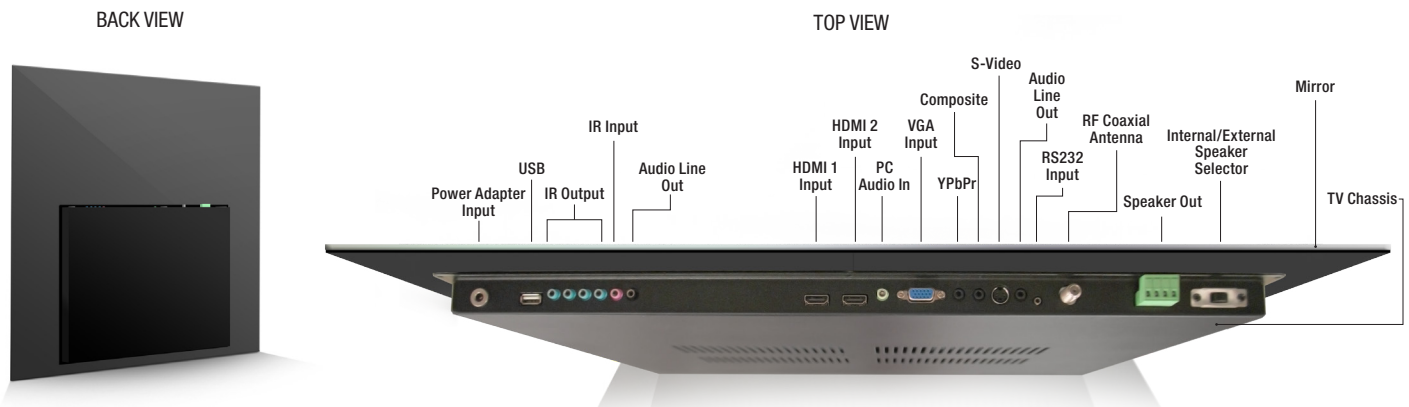

## Vanishing Vanity Television Mirrors

for bathrooms  
Vanishing TV Mirror optimized for mirror performance

### Input/Output Overview 19" TV Shown

### Electronic Specifications

TV Size	Resolution	Tuner	Power Input	VIDEO							CONTROL			AUDIO			
				HDMI	VGA	YPbPr	S-Video	Composite	USB	RF Coaxial Antenna	IR Input	IR Output	RS-232	Speaker Selector	Fixed Line Out	PC Audio In	Phoenix Type Speaker Output
10"	1024 x 600	ATSC, NTSC, QAM	✓	2	1	1*	1	1*	1	1	1	4	✓*	✓	2	1	2 x 5W @8Ω/ channel
19"	1440 x 900	ATSC, NTSC, QAM	✓	2	1	1*	1	1*	1	1	4	✓*	✓	2	1	2 x 5W @8Ω/ channel	
27"	1920 x 1080	ATSC, NTSC, QAM	✓	2	1	1*	1	1*	1	1	4	✓*	✓	2	1	2 x 5W @8Ω/ channel	

\* Mini jack connection on TV, product includes adapter cables