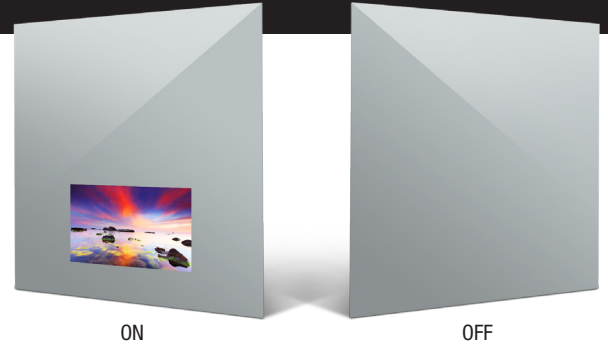

## Vanishing Vanity Television Mirrors

for bathrooms  
Vanishing TV Mirror optimized for mirror performance

### Input/Output Overview 19" TV Shown